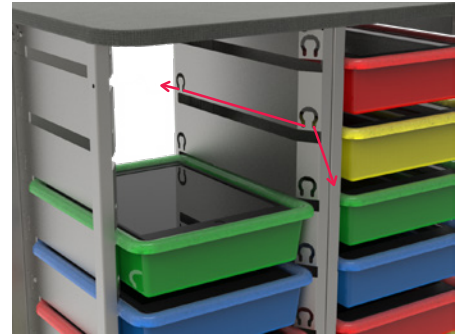

Exploration Station™

The Exploration Station keeps devices charged and headphones, student projects or supplies organized in one convenient location.

- » Modular System
- » Small Footprint
- » Removable Bins
- » Cable Management
- » Device Charging
- » Multicolored Bins

Monitor, computer & accessories not included. Options shown.

Exploration Station

Item# 55545-A1AAS, 55545-A2AAS

Modular System

Available in 8-unit and 16 unit stations

Cable Management

Front access cord management system keeps cords handy and organized

Small Footprint

Small footprint saves valuable classroom space while providing optimal charging and storing capacity

Device Charging

Charges up to 8 or 16 devices and headphones

Removable Bins

Removable, portable tote bins can hold individual projects or lessons

Multicolored Bins

Bins come in 4 colors and can be arranged in any order