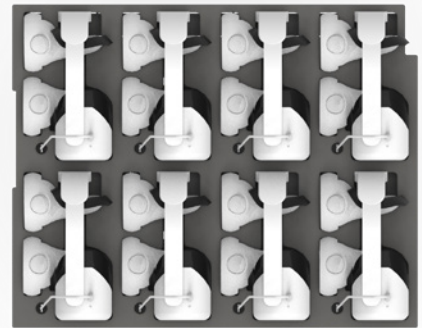

Pull-Out Drawers

Pull-out drawer for easy access to equipment

Cable Management

Cables are kept out of the way by using the wiring space located under the foam

Security

Dual-bolt keyed lock provides security for devices

Custom Fit Foam

Available with custom fitted foams for Quest 2 Elite or Soft Strap, Edupro or Pico Neo 3 goggles, and a universal foam option for others

Superior Ventilation

Ventilated doors and panels keep devices and chargers cool