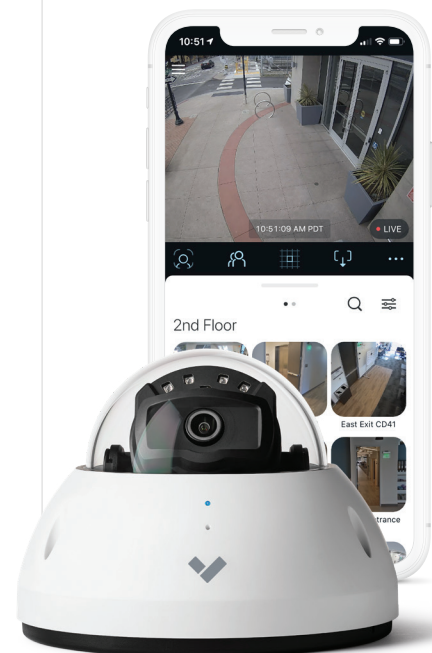

Reach out to your local reseller partner to learn more.