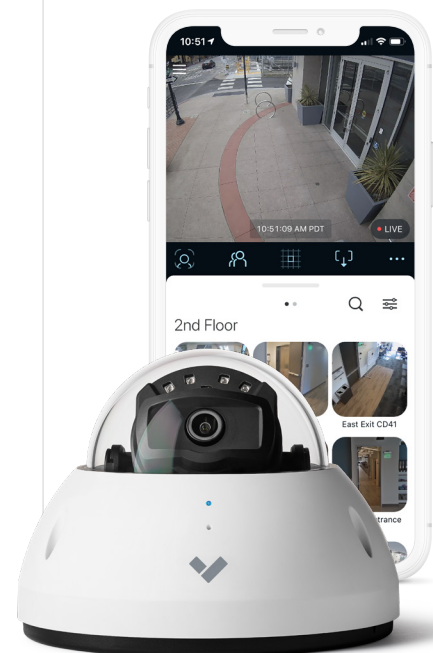

Centralized Management System

View and manage all cameras and locations from a single dashboard

Limit Liability

See all footage in high image quality with resolutions up to 4K

Powerful Insights

Intelligent features including people counting, detection, and heatmaps

Stays Secure

Automatic updates ensure cameras have the latest features and security patches

User & Role Permissions

Control access based on users, sites or individual cameras

Share Live Footage

Instantly share a link via email or SMS with first responders

Verkada pulls up clips and thumbnails of all activity that occurred, making it quick and easy to find what we're looking for.

Steve Ugur

Owner, Pausa Bar & Cookery

Reach out to your local reseller partner to learn more.