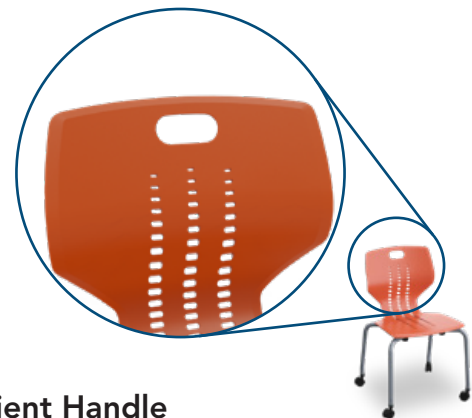

EMOJI Chair™

The EMOJI Chair's refined shape is designed to generate a sensory response, provide a performance driven experience and support us in how we move.

- » Ergonomic Back Support
- » Stackable
- » Caster Option
- » Color Options
- » 300 lb Weight Limit
- » Convenient Handle

Devices and accessories not included. Options shown.

EMOJI Chair Item# 38295

Ergonomic Back Support

Provides ergonomic lumbar and upper back support

Color Options

Available in 7 stylish colors to match school branding

Stackable

Stack and move up to 6 chairs high

300 lb Weight Limit

300 lb weight limit to fit most sizes

Caster Option

1.5" locking casters provide best-in-class mobility

Convenient Handle

Handle cutout makes it easy to set up an active learning environment