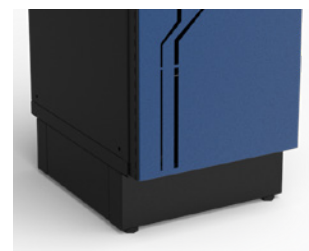

OPTIONAL TOE KICK ELEVATES LOCKER STACK OFF FLOOR

Get in the game quick with Spectrum's great lead time.