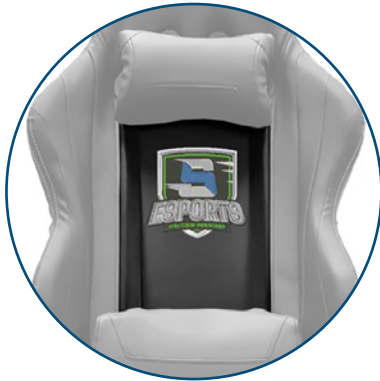

Esports Xpressions Gaming Chair

Item# 38156

Branding and Customization

Extend team branding with zip-in, custom embroidered logo panels and colored base inserts