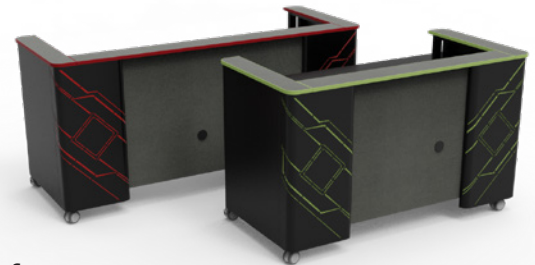

Esports Shoutcaster Station™

The Esports Shoutcaster Station is the ideal broadcast and media station, designed to capture the attention of your audience.

- » Branding & Customization
- » ADA Compatibility
- » Optional VESA Mount
- » Worksurface Size Options
- » Optional Monitor Mount
- » Mobility

ADA Compatibility

Meets criteria for ADA compliance

Optional VESA Mount

Optional worksurface VESA mount option keeps a low profile for monitors

Worksurface Size Options

Available in 60" and 76" wide versions to accommodate one or two seats

Optional Monitor Mount

Optional monitor mount holds a large audience-side flat panel monitor

Mobility

Twin wheel casters provide the freedom to move your team command center to any space