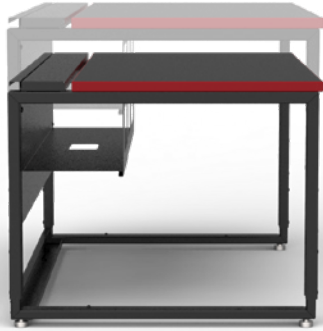

# Esports GG Gaming Desk™

The Esports GG Gaming Desk is engineered to enhance game play, offering a solid platform with cable management, plenty of room for peripherals and superior ergonomics.

- » Height Adjustability
- » Cable Management
- » Monitor Options
- » Size Options
- » Branding & Customization
- » Mobility

## Height Adjustability

Desk height adjusts in 2" increments to fit any student